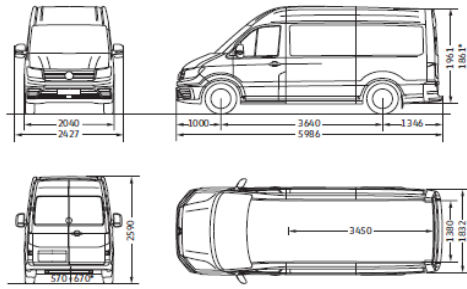

CR30/35 Panel van medium wheelbase with high roof